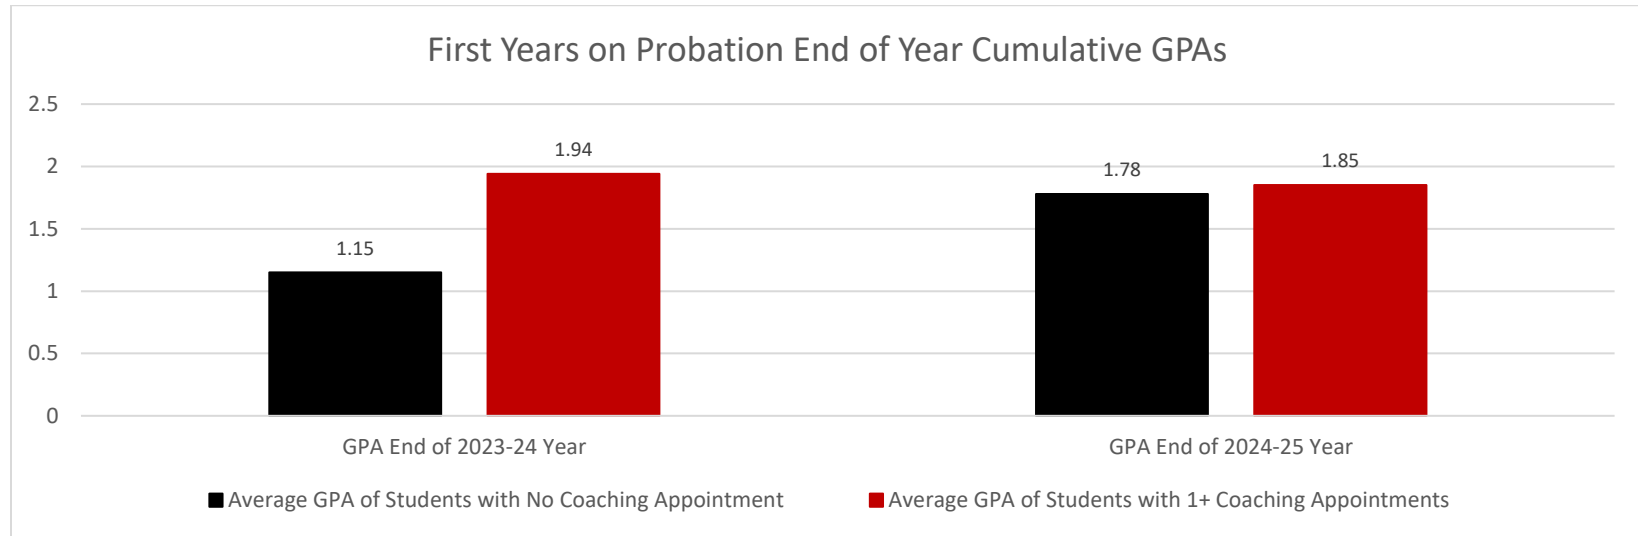

First Year Transfers on Probation: Impact of Academic Coaching on GPA

Academic Year	First-Year Transfers on Academic Probation at End of Fall Semester	First Year Transfers on Academic Probation Enrolled for Spring Semester‡	Average GPA of Students with No Coaching Appointments	Average GPA of Students with at least 1 Coaching Appointment
Fall 2023- Spring 2024	240	194	0.67	1.80
Fall 2024-Spring 2025	56	40	1.78	1.85

‡ The number of first years on probation who enroll in spring semester coursework is less than the number of students placed on probation at the end of fall semester due to attrition, retroactive grade postings that raise GPAs above probation level, and other unique circumstances.